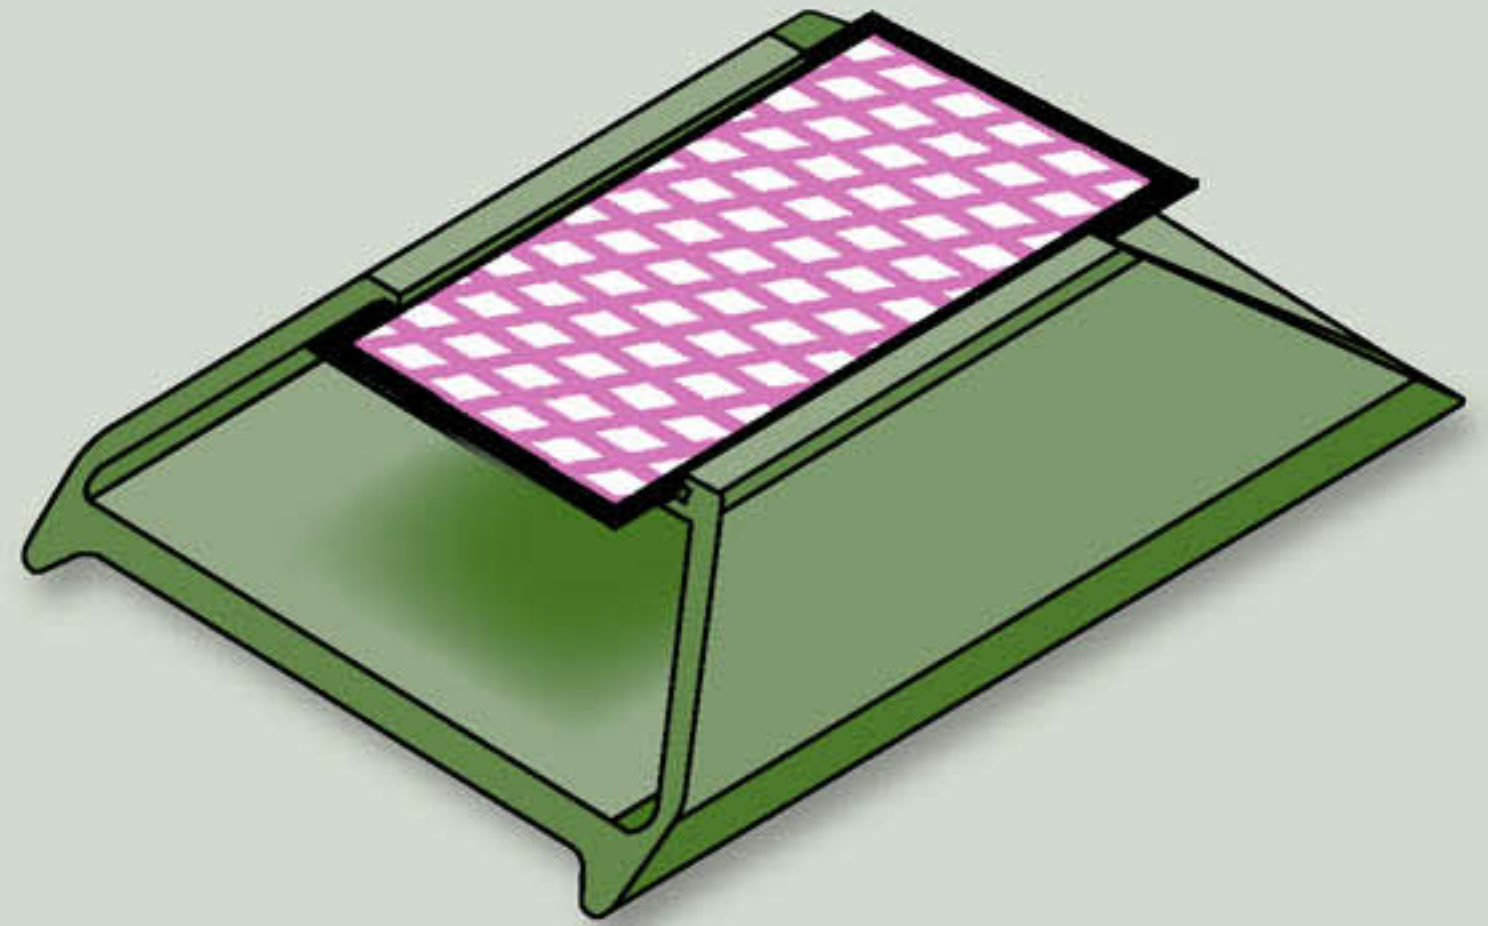

Introducing...

The GREEN CARD

Bowie-Dick Test

Why do we call it the "Green Card"?

- A color change to **GREEN** indicates a Bowie-Dick Test PASS. If any purple remains, a FAIL is indicated.
- It is ecologically smart to save the forests. No disposable paper is used and this also saves precious storage space.
- Special holder is **GREEN**.
- It will save you a lot of **GREEN** due to its small size.
- Our competitors will be **GREEN** with envy.
- Meets AAMI Standard / International version meets EN 867-4 Standard
- Not useful for immigration purposes.

From the people who gave you the first small disposable Bowie-Dick Pack (See US Patent No. 4,579,715 Sept., 1983).

CARD

ACTUAL SIZE